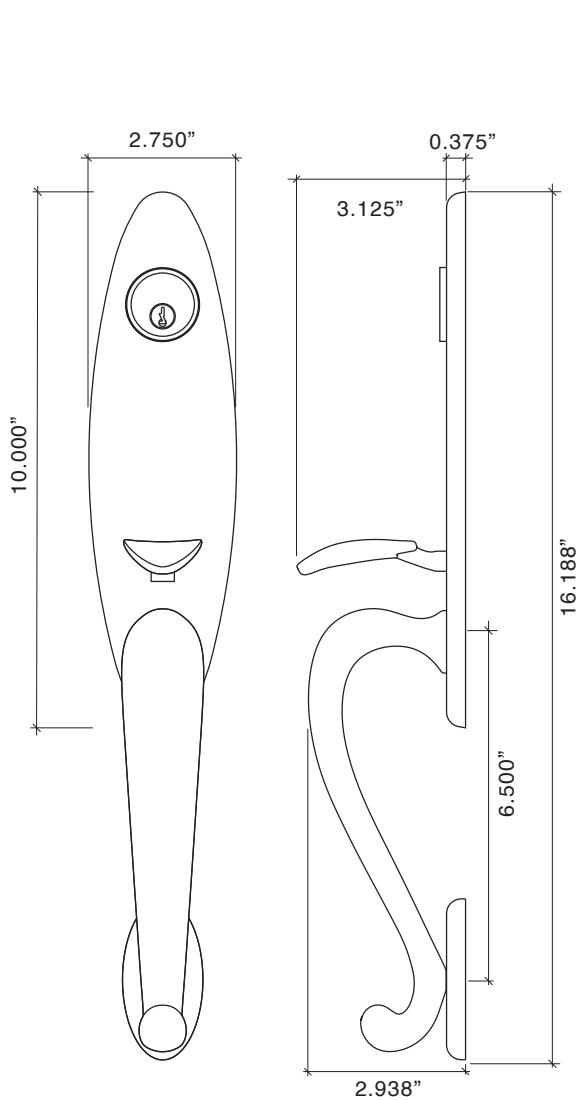

OVAL HANDLESET

Oval/Westtown Handleset with Knob

*Handlesets are Made-to-Order		Standard	Distressed	ETERNA
973204	Oval/Westtown Handlesets Entry	1512.43	1663.45	1837.33
973208	Oval/Westtown Handleset Full Dummy	893.48	1003.26	1171.41

Oval/Westtown Handleset with Lever

*Handlesets are Made-to-Order		Standard	Distressed	ETERNA
971204	Oval/Westtown Handlesets Entry	1512.43	1663.45	1837.33
971208	Oval/Westtown Handleset Full Dummy	893.48	1003.26	1171.41

All Prices in US Dollars - Prices Subject to Change Without Notice
Please Check with Customer Service for Up to Date Pricing.