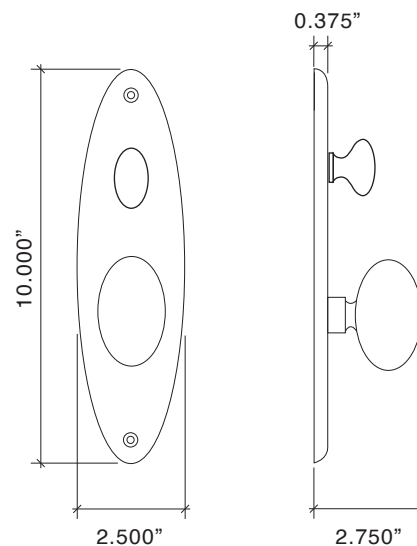

OVAL HANDLESET

Oval/Westtown Handleset with Knob

*Handlesets are Made-to-Order		Standard	Distressed	ETERNA
973204	Oval/Westtown Handlesets Entry	1512.43	1663.45	1837.33
973208	Oval/Westtown Handleset Full Dummy	893.48	1003.26	1171.41

Oval/Westtown Handleset with Lever

*Handlesets are Made-to-Order		Standard	Distressed	ETERNA
971204	Oval/Westtown Handlesets Entry	1512.43	1663.45	1837.33
971208	Oval/Westtown Handleset Full Dummy	893.48	1003.26	1171.41

All Prices in US Dollars - Prices Subject to Change Without Notice
Please Check with Customer Service for Up to Date Pricing.