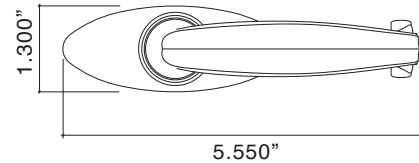

Additional Lever Options

8824
Wave, Small Rose

8826
Curved, Small Rose

8828
Leaf, Small Rose

8821
Small Turned Lever, Small Rose
Also Available in a Large Lever 8821C

Westtown Escutcheon Components

		Standard	Distressed	ETERNA
84217	Westtown Entry Cut for Cylinder	65.69	77.28	92.74
84218	Westtown Entry Cut for Turn w/Turn	91.45	106.90	133.95
84219	Westtown Entry Cut for Knob	75.99	89.21	99.11
84215	Westtown Blank Push Plate	65.69	77.28	92.74
84200	Westtown Cut for Knob	65.69	77.28	92.74
84210	Westtown Cut for Turn (Oval TP Standard, Bit Key Head can be Specified)	91.45	106.90	133.95
84211	Westtown Cut for ER	65.69	77.28	92.74
84212	Westtown Cut for Bit Key	65.69	77.28	92.74
84213	Westtown Cut for Cylinder	65.69	77.28	92.74
84216L	Westtown Cut for Privacy Pin, Left	65.69	77.28	92.74
84216R	Westtown Cut for Privacy Pin, Right	65.69	77.28	92.74