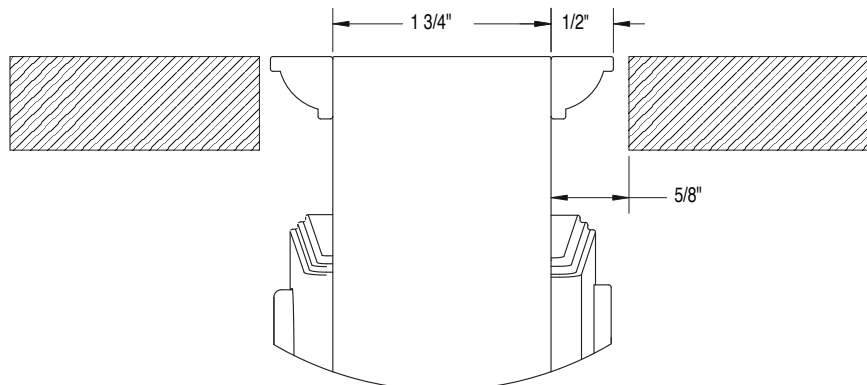

- Solid Forged Brass Plate
- Solid Forged Brass Finger Pull
- Hand Polished
- Plates available in Five Options:
  - Drop Ring
  - ER Button
  - Cut for Cylinder
  - Bit Key
  - Blank
- Suited Pocket Door Hardware is Made-to-Order, Non cancelable once ordered, and Non-Returnable
- Plates are Surface Mounted
- Minimum Door Thickness 1 3/4"
- Requires 1/2" to 5/8" of clearance at the pocket.

Because Von Morris's Suited Pocket door plates are surface mounted, a slight bit of additional door preparation is required. At the nose and rear edge of the door, minimum one half inch thick moldings must be applied to both faces of the door. The trim surrounding the pocket must be a minimum of 5/8" from the face of the door. Minimum door thickness is 1 3/4".