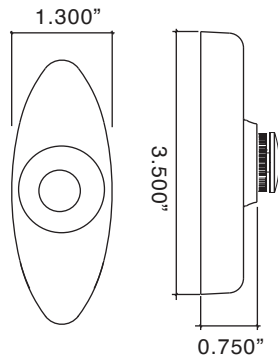

Oval Oblong Bell Push

- Solid Forged Brass
- Oblong Oval Trim Cover
- Fully Concealed Mounting
- Super Bright White LED Illuminated Push Button

Oval/Westtown Tilt-Turn Trim