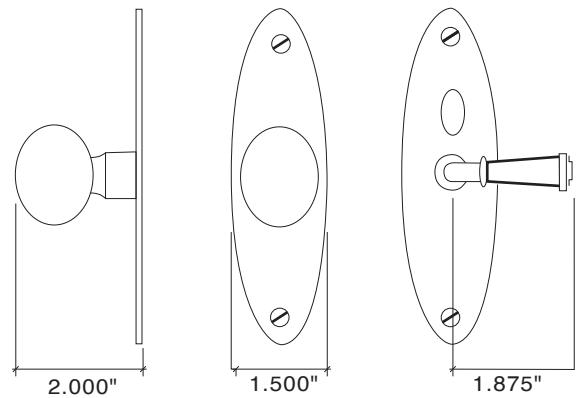

Earlham Trim

Outside Trim for
8020/9001

8027/9001
Rat Tail Lever

8028/9001
Curved Lever

8020/9001
Traditional Lever

- Handsome Heavy 1.75" Diameter Forged Brass Knob Outside
- Elegant Solid Brass Inside
- Heavy Wrought Brass Escutcheons Inside and Out