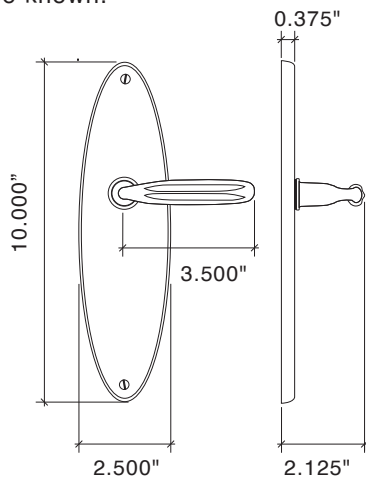

- Solid forged brass with Turned Lever and Square Bevel Plate.
- Classic design.
- Adaptor for American cylinder block has the same detailing as rest of the Oval Plate.
- Turn pieces for both American cylinder and European Profile cylinder share the same detailing as rest of Oval suite.
- Westtown Multi-Point Trim is also available with Traditional, Wave, Rat Tail, Curved and Leaf Levers.