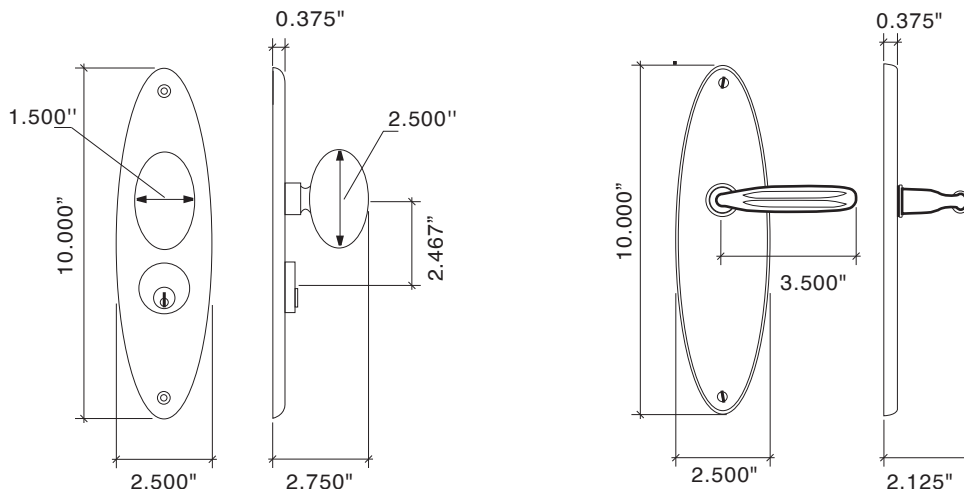

All Prices in US Dollars - Prices Subject to Change Without Notice
Please Check with Customer Service for Up to Date Pricing.

Westown Pocket Door - Complete Sets

Entry Mortise		Standard	Distressed	ETERNA
8284290	Westown Pocket Door Passage Set	702.50	790.86	913.79
8284291	Westown Pocket Door Privacy Set	671.59	757.37	881.59
8284292	Westown Pocket Door Bit Key Set	662.91	749.96	878.37
8284293	Westown Pocket Door Single Cylinder Set	705.71	794.45	913.19
8284294	Westown Pocket Door Double Cylinder Set	709.03	798.04	913.19
8284295	Westown Pocket Door Non-Latching Passage Set	608.48	692.97	810.75
8284296	Westown Pocket Door Patio Set	671.60	757.37	881.59
8284297	Westown Pocket Door Edge Pull Set	572.41	658.19	772.11