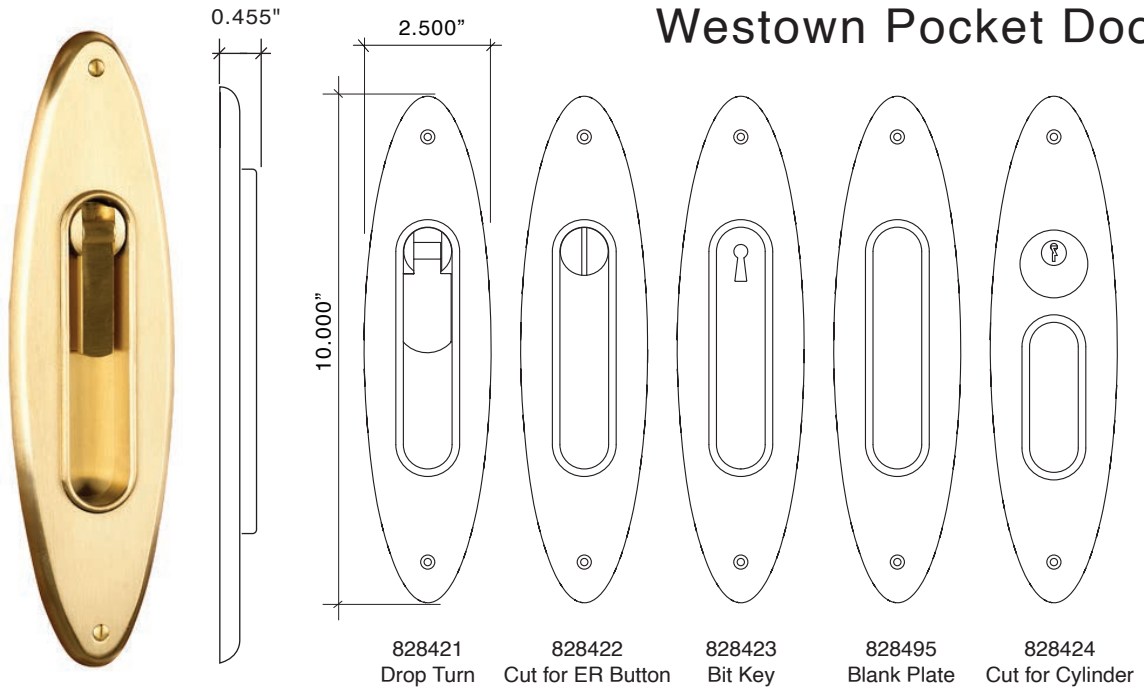

- Solid Forged Brass Plate
- Solid Forged Brass Finger Pull
- Hand Polished
- Plates available in Five Options:
  - Drop Ring
  - ER Button
  - Cut for Cylinder
  - Bit Key
  - Blank
- Suited Pocket Door Hardware is Made-to-Order, Non cancelable once ordered, and Non-Returnable
- Plates are Surface Mounted
- Minimum Door Thickness 1 3/4"
- Requires 1/2" to 5/8" of clearance at the pocket.

Because Von Morris's Suited Pocket door plates are surface mounted, a slight bit of additional door preparation is required. At the nose and rear edge of the door, minimum one half inch thick moldings must be applied to both faces of the door. The trim surrounding the pocket must be a minimum of 5/8" from the face of the door. Minimum door thickness is 1 3/4".