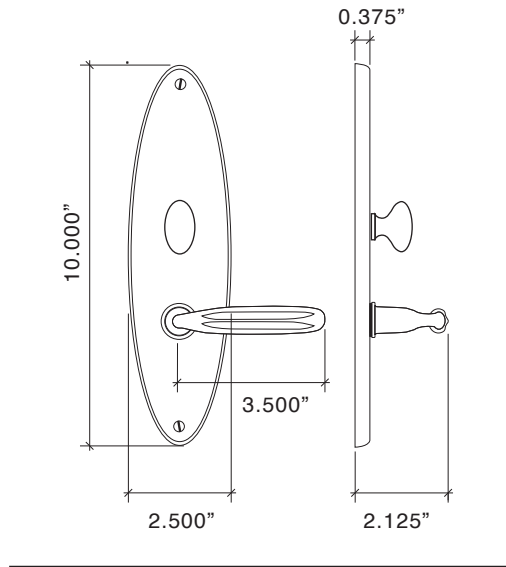

OVAL HANDLESET

Oval/Westtown Handleset with Knob

*Handlesets are Made-to-Order		Standard	Distressed	ETERNA
973204	Oval/Westtown Handlesets Entry	1512.43	1663.45	1837.33
973208	Oval/Westtown Handleset Full Dummy	893.48	1003.26	1171.41

Oval/Westtown Handleset with Lever

*Handlesets are Made-to-Order		Standard	Distressed	ETERNA
971204	Oval/Westtown Handlesets Entry	1512.43	1663.45	1837.33
971208	Oval/Westtown Handleset Full Dummy	893.48	1003.26	1171.41

All Prices in US Dollars - Prices Subject to Change Without Notice
Please Check with Customer Service for Up to Date Pricing.