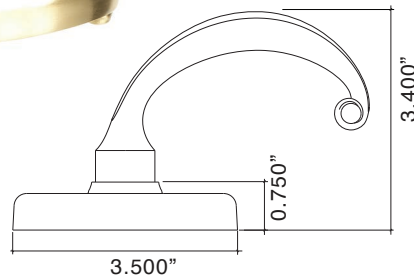

Oval/Westown Tilt-Turn Trim

		Standard	Distressed	ETERNA
700228	Westown Tilt-Turn	250.07	269.19	297.53

All Prices in US Dollars - Prices Subject to Change Without Notice
Please Check with Customer Service for Up to Date Pricing.

Oval Oblong Bell Push

- Solid Forged Brass
- Oblong Oval Trim Cover
- Fully Concealed Mounting
- Super Bright White LED Illuminated Push Button

Oval/Westtown Tilt-Turn Trim

- Solid Forged Brass Leaf Lever
- Fully Concealed Mounting Oval Cover

Additional Lever Options

8824
Wave, Small Rose

8826
Curved, Small Rose

8828
Leaf, Small Rose

8821
Small Turned Lever, Small Rose
Also Available in a Large Lever 8821C

Westtown Escutcheon Components

		Standard	Distressed	ETERNA
84217	Westtown Entry Cut for Cylinder	65.69	77.28	92.74
84218	Westtown Entry Cut for Turn w/Turn	91.45	106.90	133.95
84219	Westtown Entry Cut for Knob	75.99	89.21	99.11
84215	Westtown Blank Push Plate	65.69	77.28	92.74
84200	Westtown Cut for Knob	65.69	77.28	92.74
84210	Westtown Cut for Turn (Oval TP Standard, Bit Key Head can be Specified)	91.45	106.90	133.95
84211	Westtown Cut for ER	65.69	77.28	92.74
84212	Westtown Cut for Bit Key	65.69	77.28	92.74
84213	Westtown Cut for Cylinder	65.69	77.28	92.74
84216L	Westtown Cut for Privacy Pin, Left	65.69	77.28	92.74
84216R	Westtown Cut for Privacy Pin, Right	65.69	77.28	92.74